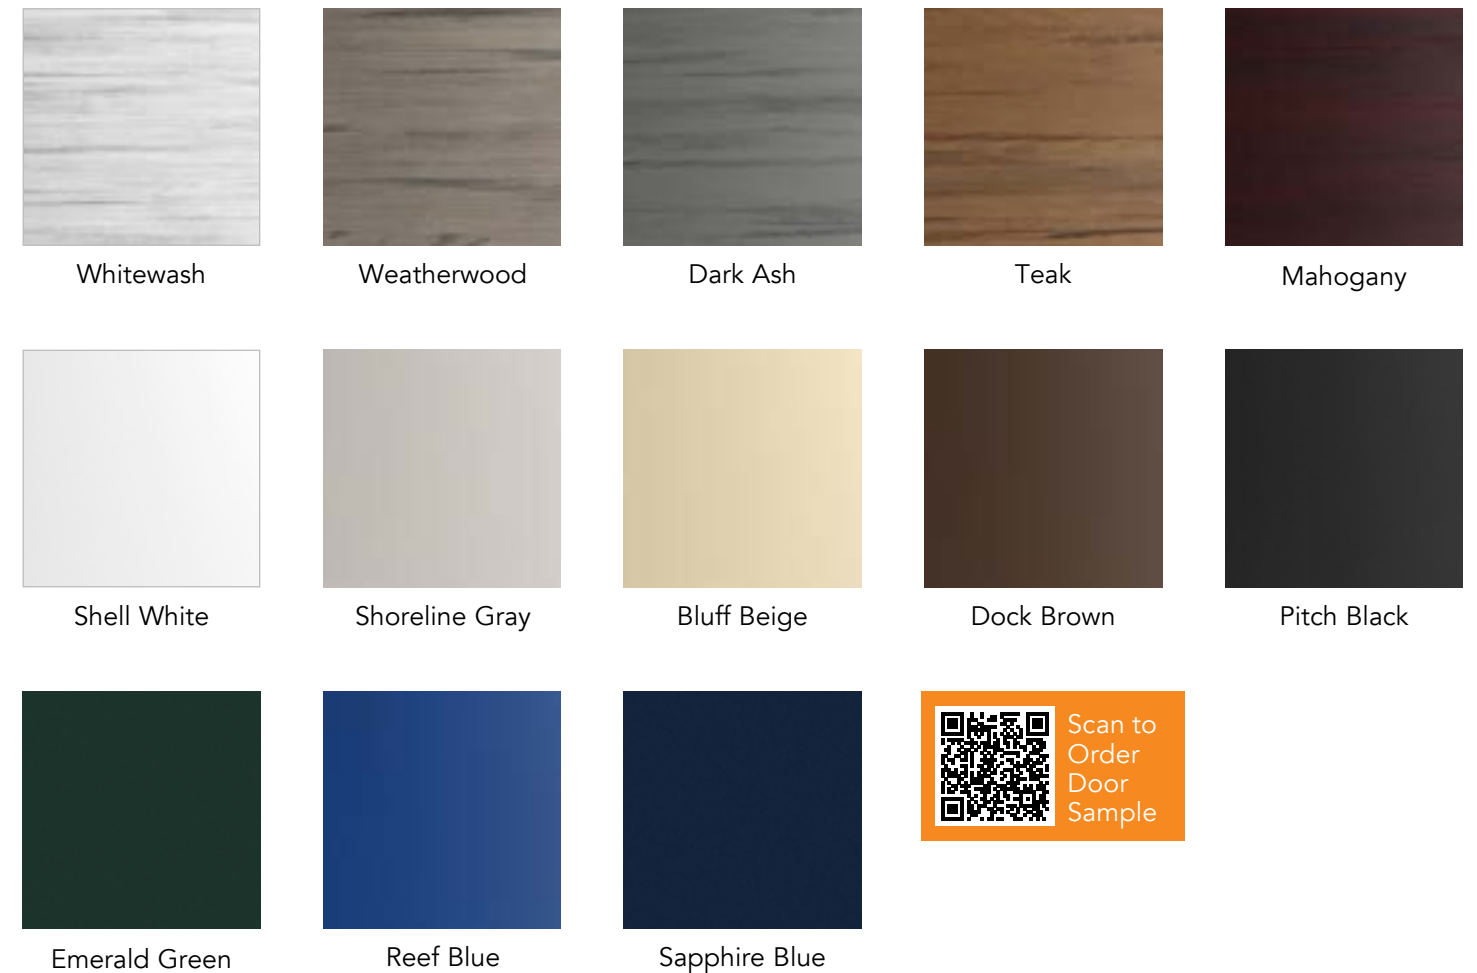

Door Styles and Colors

Manufactured from High Density Polyethylene (HDPE)

Photography is for illustration purposes. Actual colors may vary slightly due to the printing process. We recommend ordering a sample door to see the physical color and finish you are selecting.