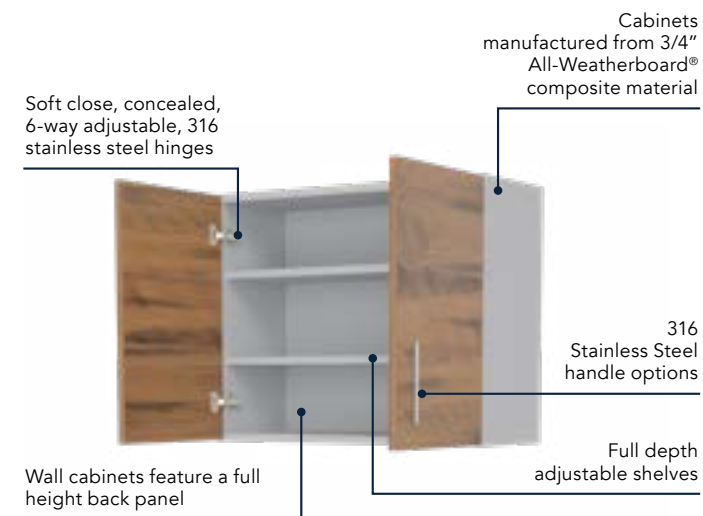

- Stainless Steel soft close hinges and runners
- Ships in 7-10 days

Scan to Order Door Sample

Scan to shop

Sanibel Whitewash

Simple Shaker Style door. Drawer fronts have routed stiles for decorative purposes. Outdoor material engineered to withstand anything nature can throw at it.

- Stainless Steel soft close hinges and runners
- Ships in 7-10 days

Scan to Order Door Sample

The WeatherStrong Collection Advantage

Wall Cabinets

Base Cabinets

*Doors, drawer fronts, and finished panels are constructed of High Density Polyethylene (HDPE)