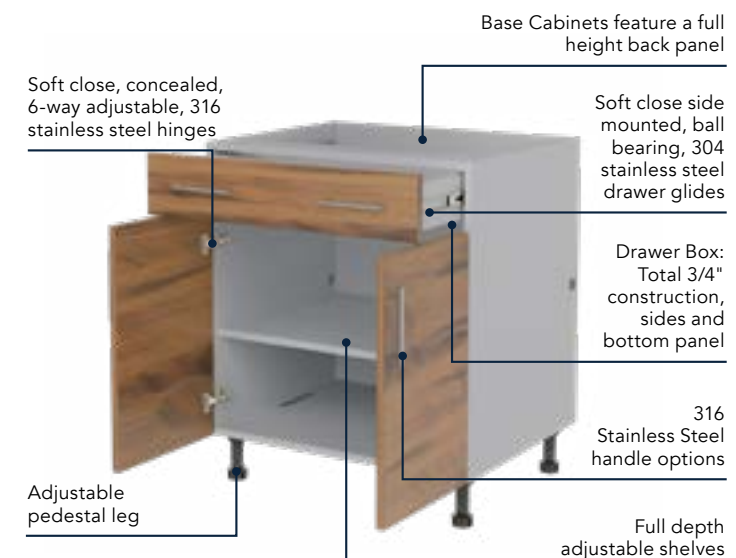

- Stainless Steel soft close hinges and runners
- Ships in 7-10 days

Scan to Order Door Sample

The WeatherStrong Collection Advantage

Wall Cabinets

Base Cabinets

*Doors, drawer fronts, and finished panels are constructed of High Density Polyethylene (HDPE)

Features

3/4" All-Weatherboard® composite material construction

Ships in 7-10 business days direct to the home or jobsite

Factory built to order in the USA

Stainless Steel Drawer Runners & Hinges

Available to be installed by Lowes