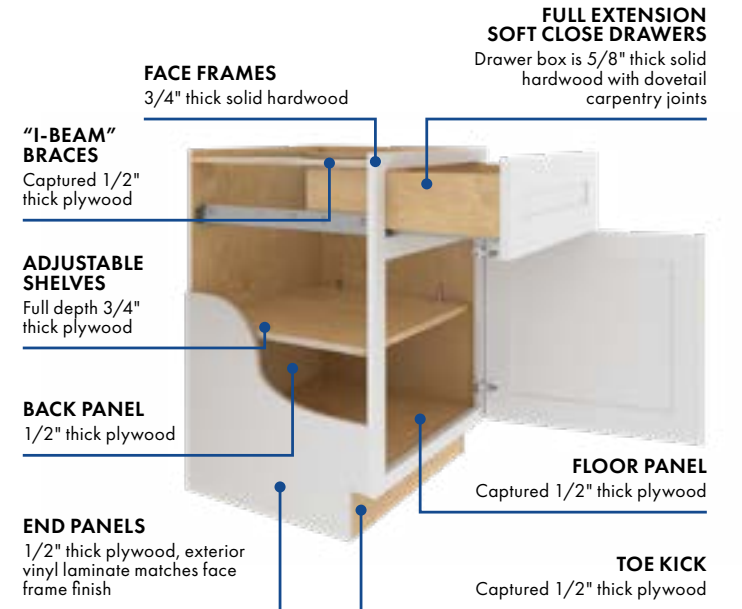

Norfolk Blended Cream

Heston Cider

Grafton Pure White

Wall Cabinets

Base Cabinets

Features

- Cabinet grade, plywood construction
- Ships in 7-10 business days direct to the home or jobsite
- Semi-Custom and factory built to order
- Soft Close hinges and full extension drawers with soft close
- Available to be installed by Lowes Installed Services