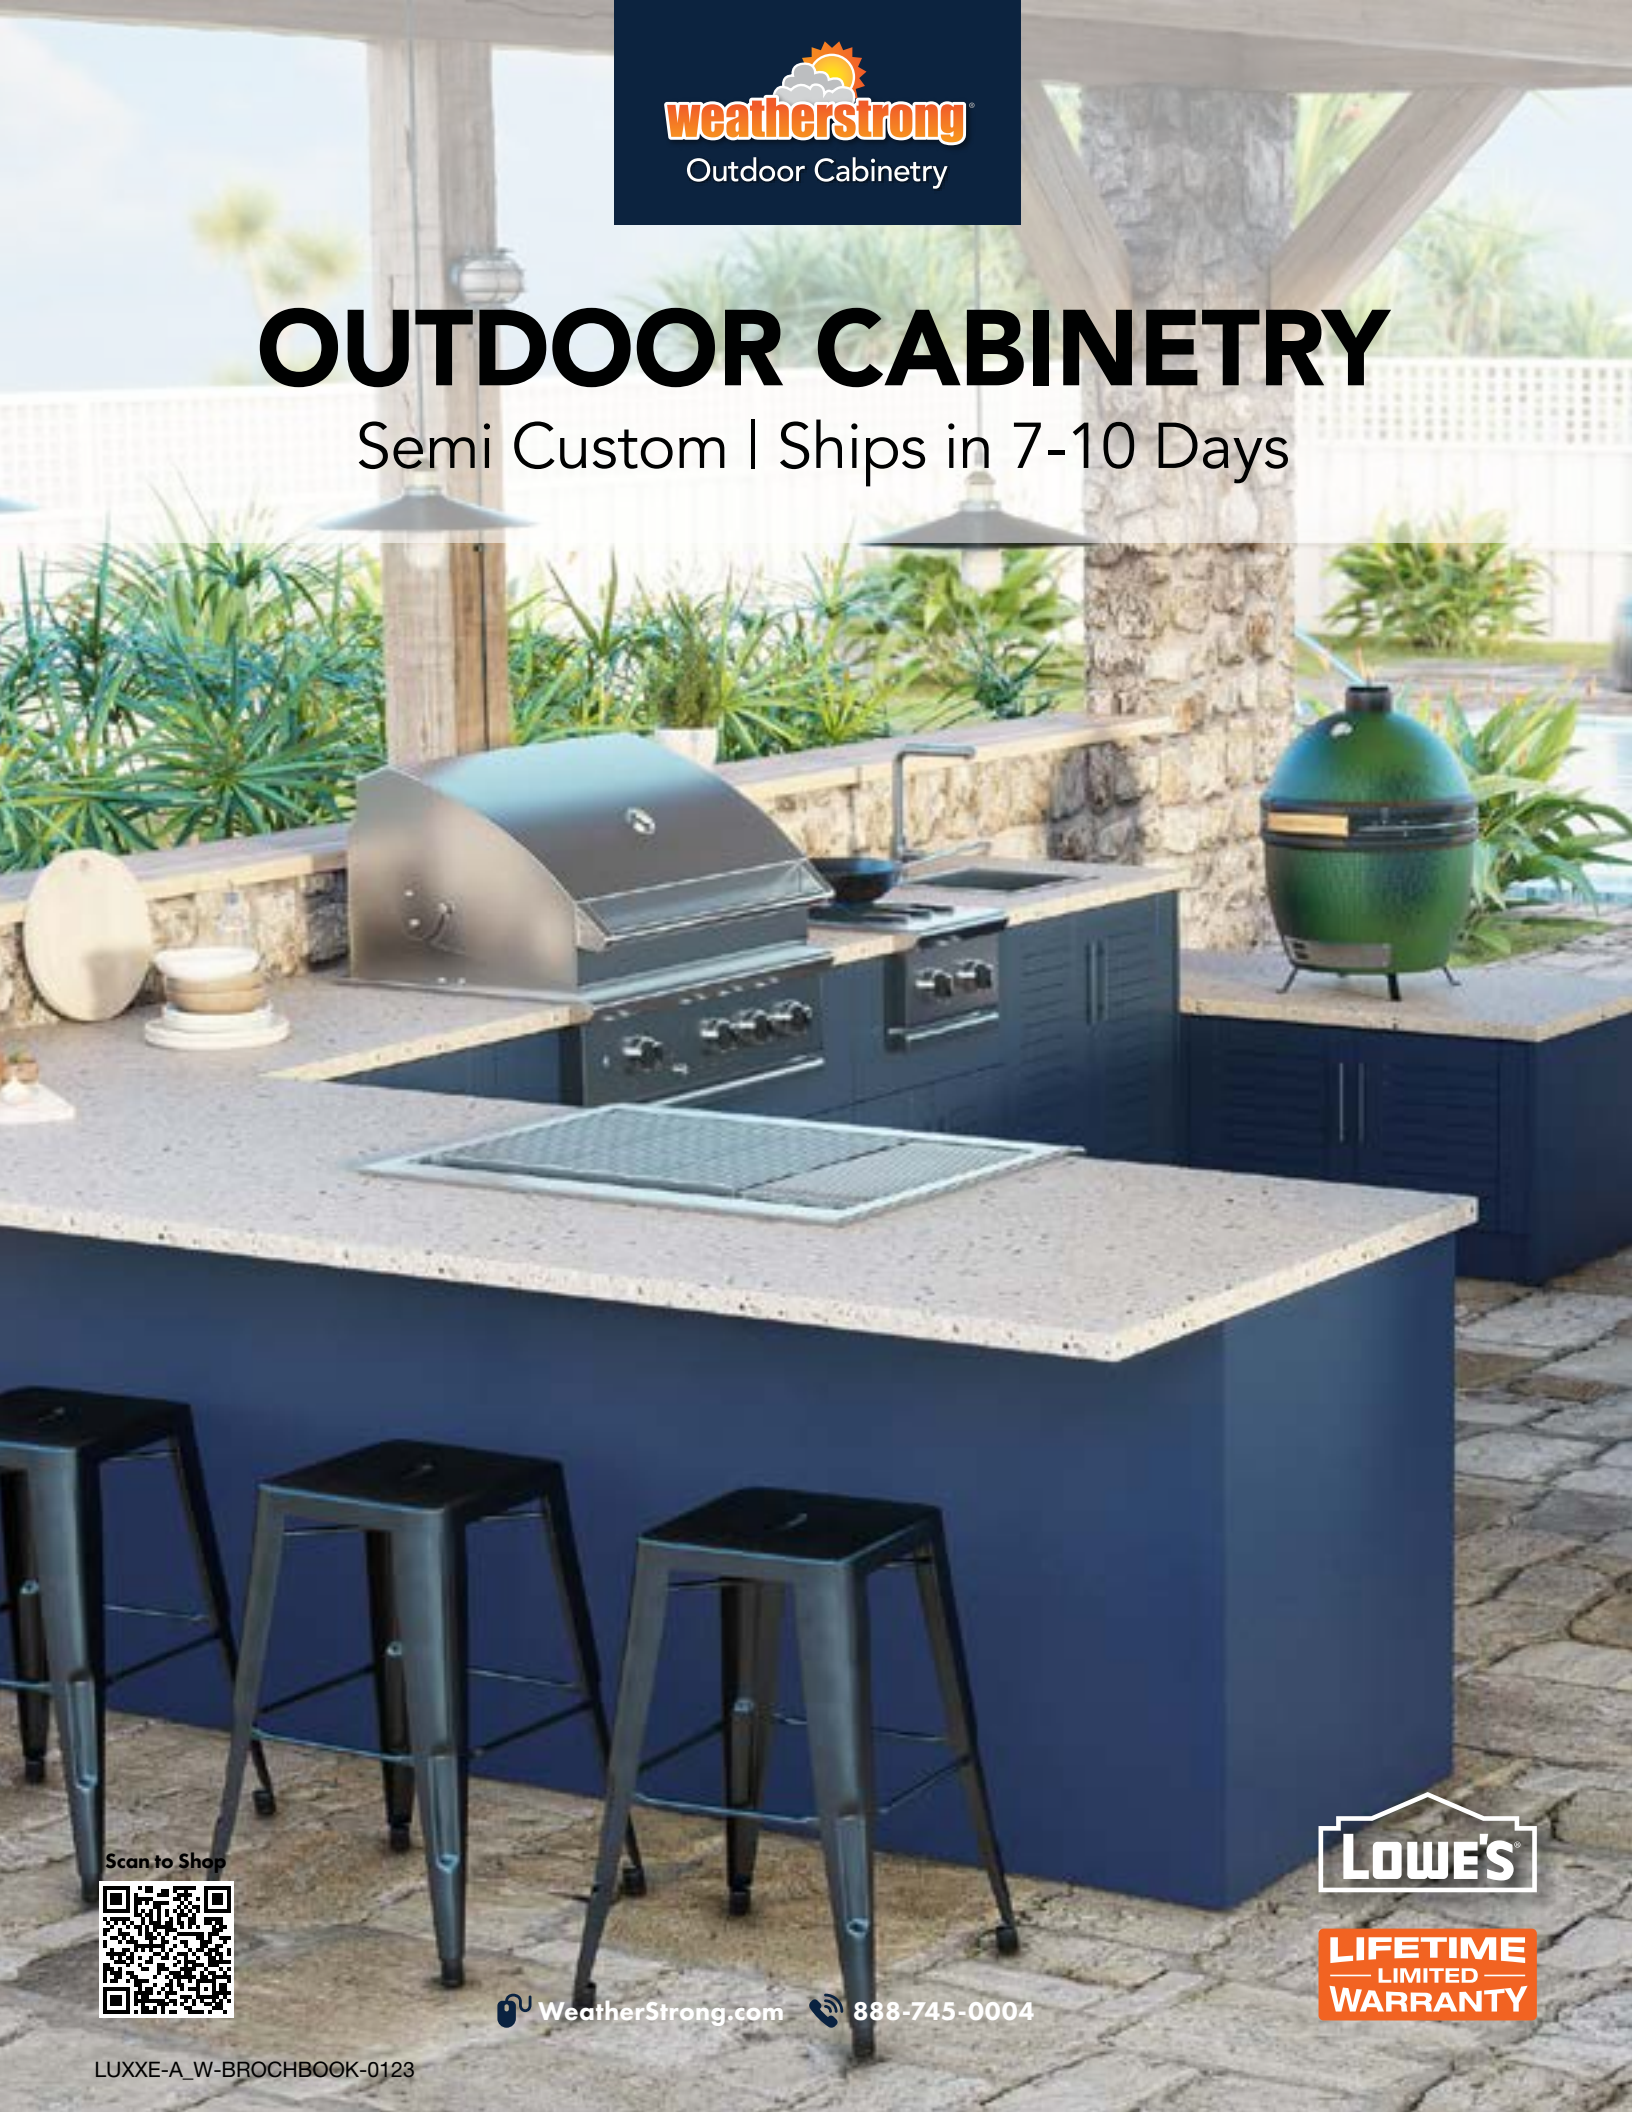

OUTDOOR CABINETRY

Semi Custom | Ships in 7-10 Days

Scan to Shop

[WeatherStrong.com](https://www.WeatherStrong.com) 888-745-0004

LIFETIME
LIMITED
WARRANTY