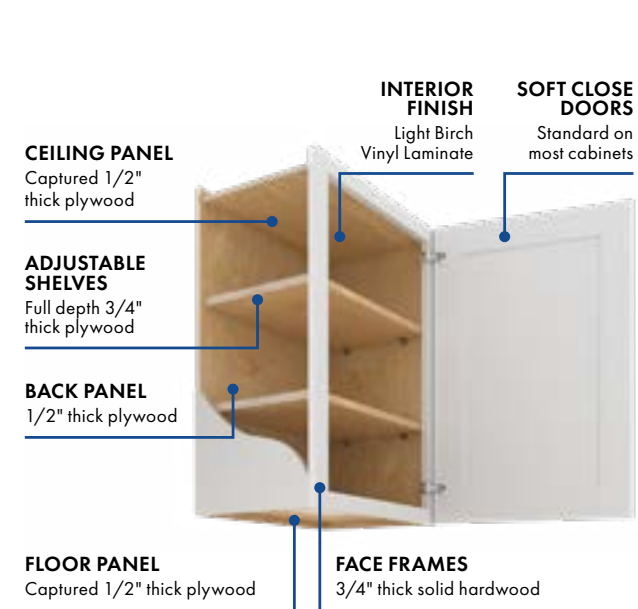

Norfolk Blended Cream

Heston Cider

Grafton Pure White

Wall Cabinets

Base Cabinets

Features

- Cabinet grade, plywood construction
- Ships in 7-10 business days direct to the home or jobsite
- Semi-Custom and factory built to order
- Soft Close hinges and full extension drawers with soft close
- Available to be installed by Lowes Installed Services