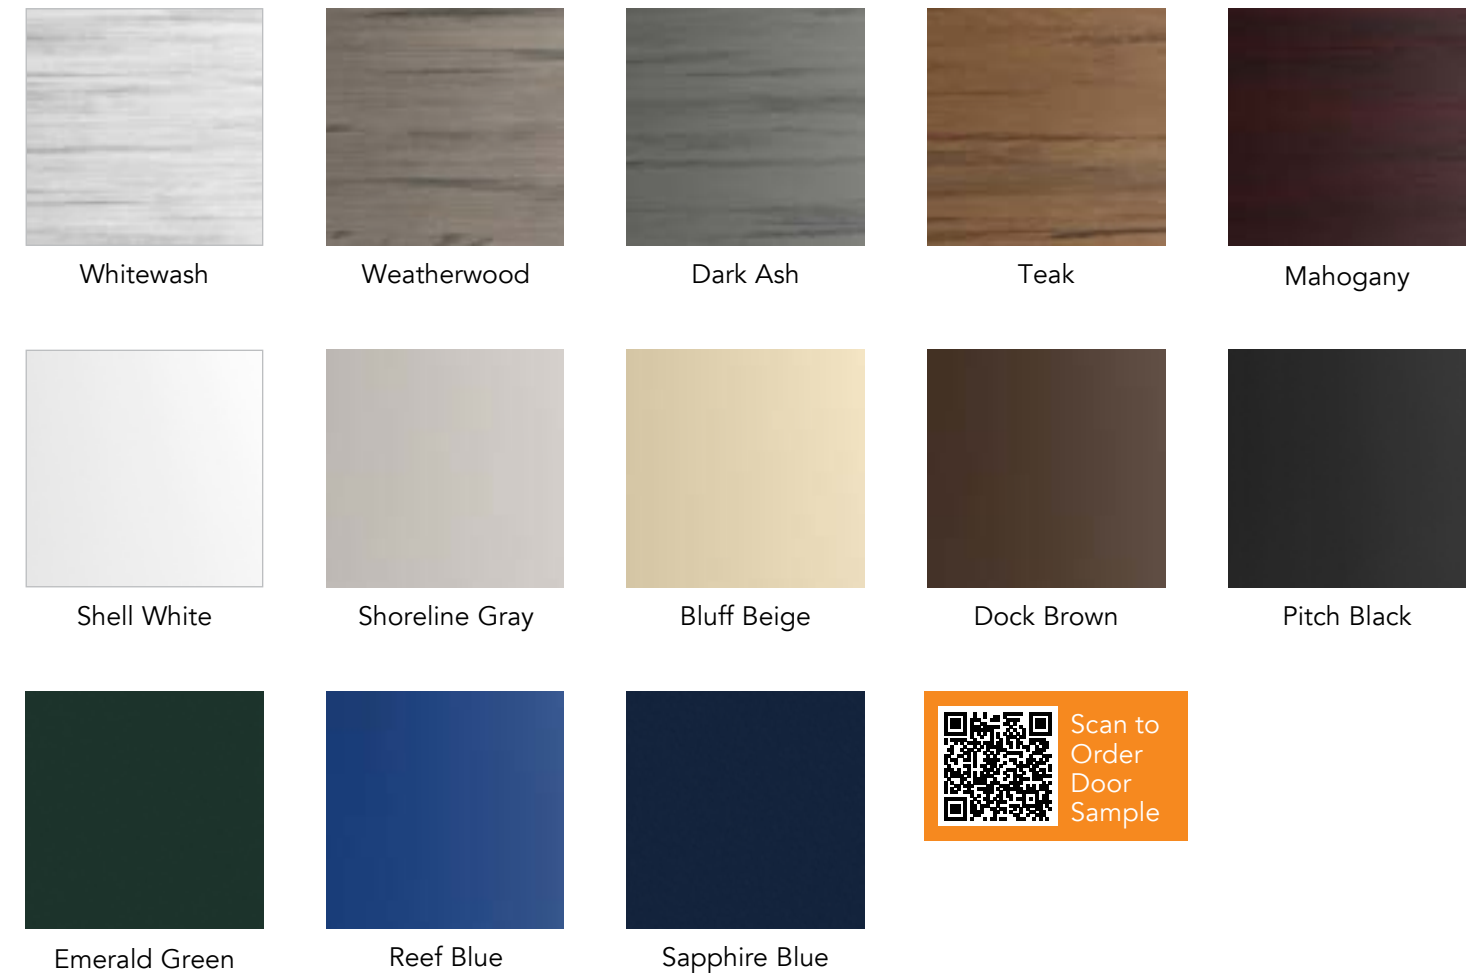

Door Styles and Colors

Manufactured from High Density Polyethylene (HDPE)

Photography is for illustration purposes. Actual colors may vary slightly due to the printing process. We recommend ordering a sample door to see the physical color and finish you are selecting.