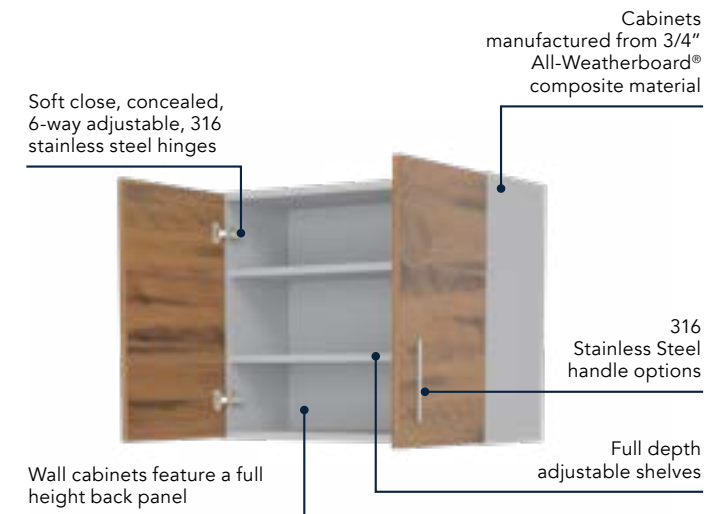

- Stainless Steel soft close hinges and runners
- Ships in 7-10 days

Scan to shop

Miami Shell White

Contemporary Flat Panel door and drawer fronts. Outdoor material engineered to withstand anything nature can throw at it.

- Stainless Steel soft close hinges and runners
- Ships in 7-10 days

Scan to Order Door Sample

Scan to shop

Sanibel Whitewash

Simple Shaker Style door. Drawer fronts have routed stiles for decorative purposes. Outdoor material engineered to withstand anything nature can throw at it.

- Stainless Steel soft close hinges and runners
- Ships in 7-10 days

Scan to Order Door Sample

The WeatherStrong Collection Advantage

Wall Cabinets

Base Cabinets

Features

3/4" All-Weatherboard® composite material construction