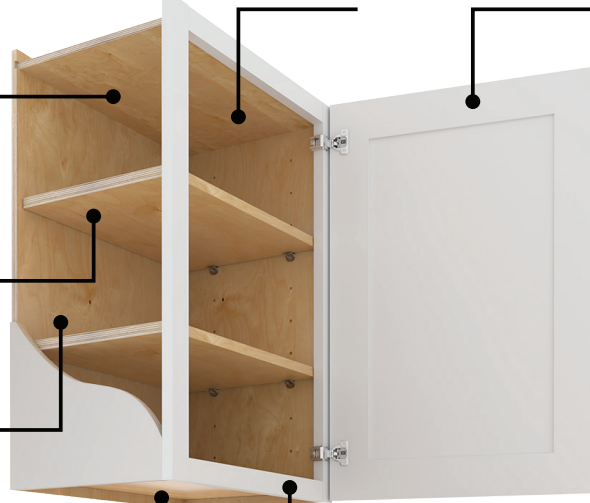

WALL CABINETS

CEILING PANEL
Captured 1/2" thick plywood

ADJUSTABLE SHELVES
Full depth 3/4" thick plywood

BACK PANEL
1/2" thick plywood

FLOOR PANEL
Captured 1/2" thick plywood

INTERIOR FINISH
Light birch overlay

SOFT CLOSE DOORS
Standard on most cabinets

FACE FRAMES
3/4" thick solid hardwood

FULL EXTENSION SOFT CLOSE DRAWER BOX
5/8" thick solid wood with dovetail carpentry joints

BASE CABINETS

FACE FRAMES
3/4" thick solid hardwood

DOVETAIL DRAWER BOX
4-3/8" deep

"I-BEAM" BRACES
Captured 1/2" thick plywood

ADJUSTABLE SHELVES
Full depth 3/4" thick plywood

BACK PANEL
1/2" thick plywood

END PANELS
1/2" thick plywood with matching exterior overlay